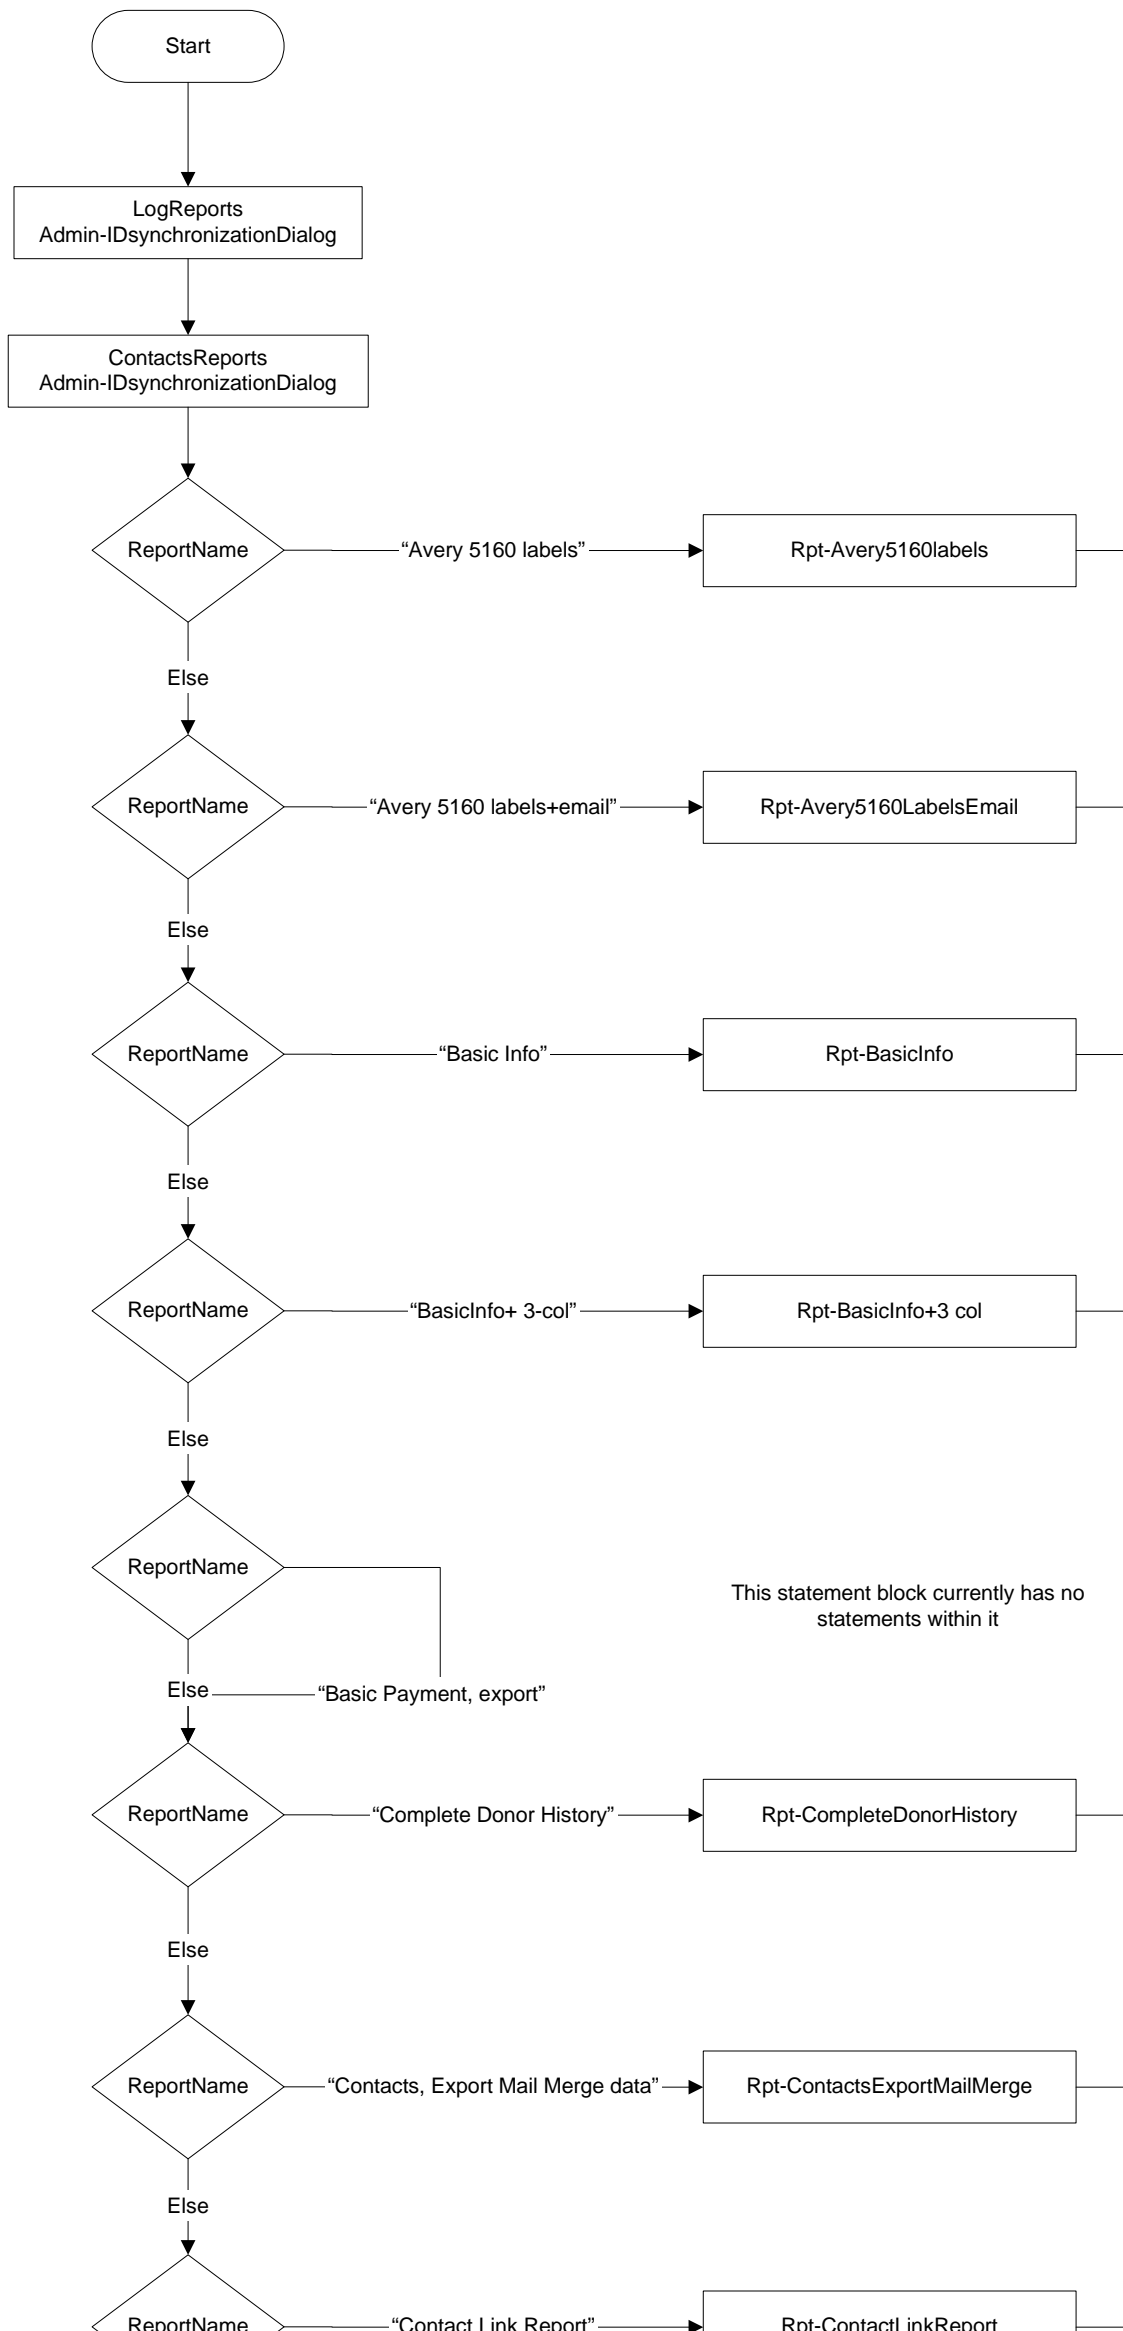

# Ebase V2.1 Script Flow - Report

Ebase V2.1 Script Flow: RptProc-LaunchReportDoBefore

# Ebase V2.1 Script Flow: RptProc-FormatSubroutine

# Ebase V2.1 Script Flow: RptProc-ExportSubroutine

# Ebase V2.1 Script Flow: RptProc-ReportSwitchboard