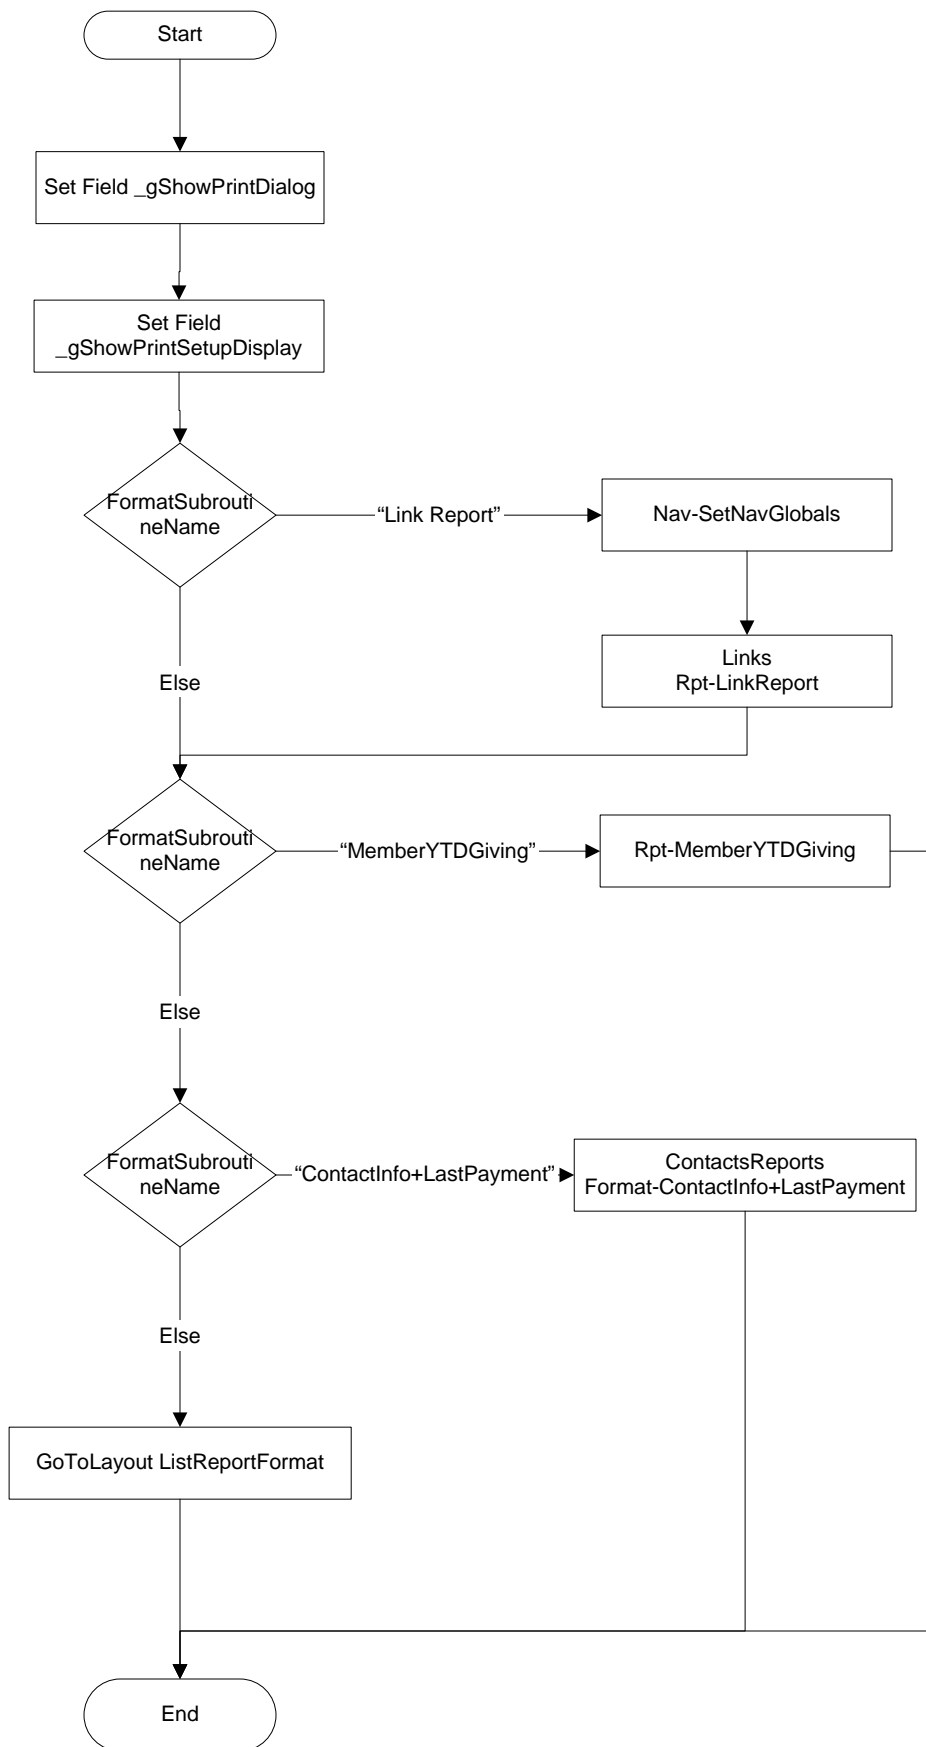

# Ebase V2.1 Script Flow - Report

Ebase V2.1 Script Flow: RptProc-LaunchReportDoBefore

# Ebase V2.1 Script Flow: RptProc-FormatSubroutine

# Ebase V2.1 Script Flow: RptProc-ExportSubroutine

# Ebase V2.1 Script Flow: RptProc-ReportSwitchboard