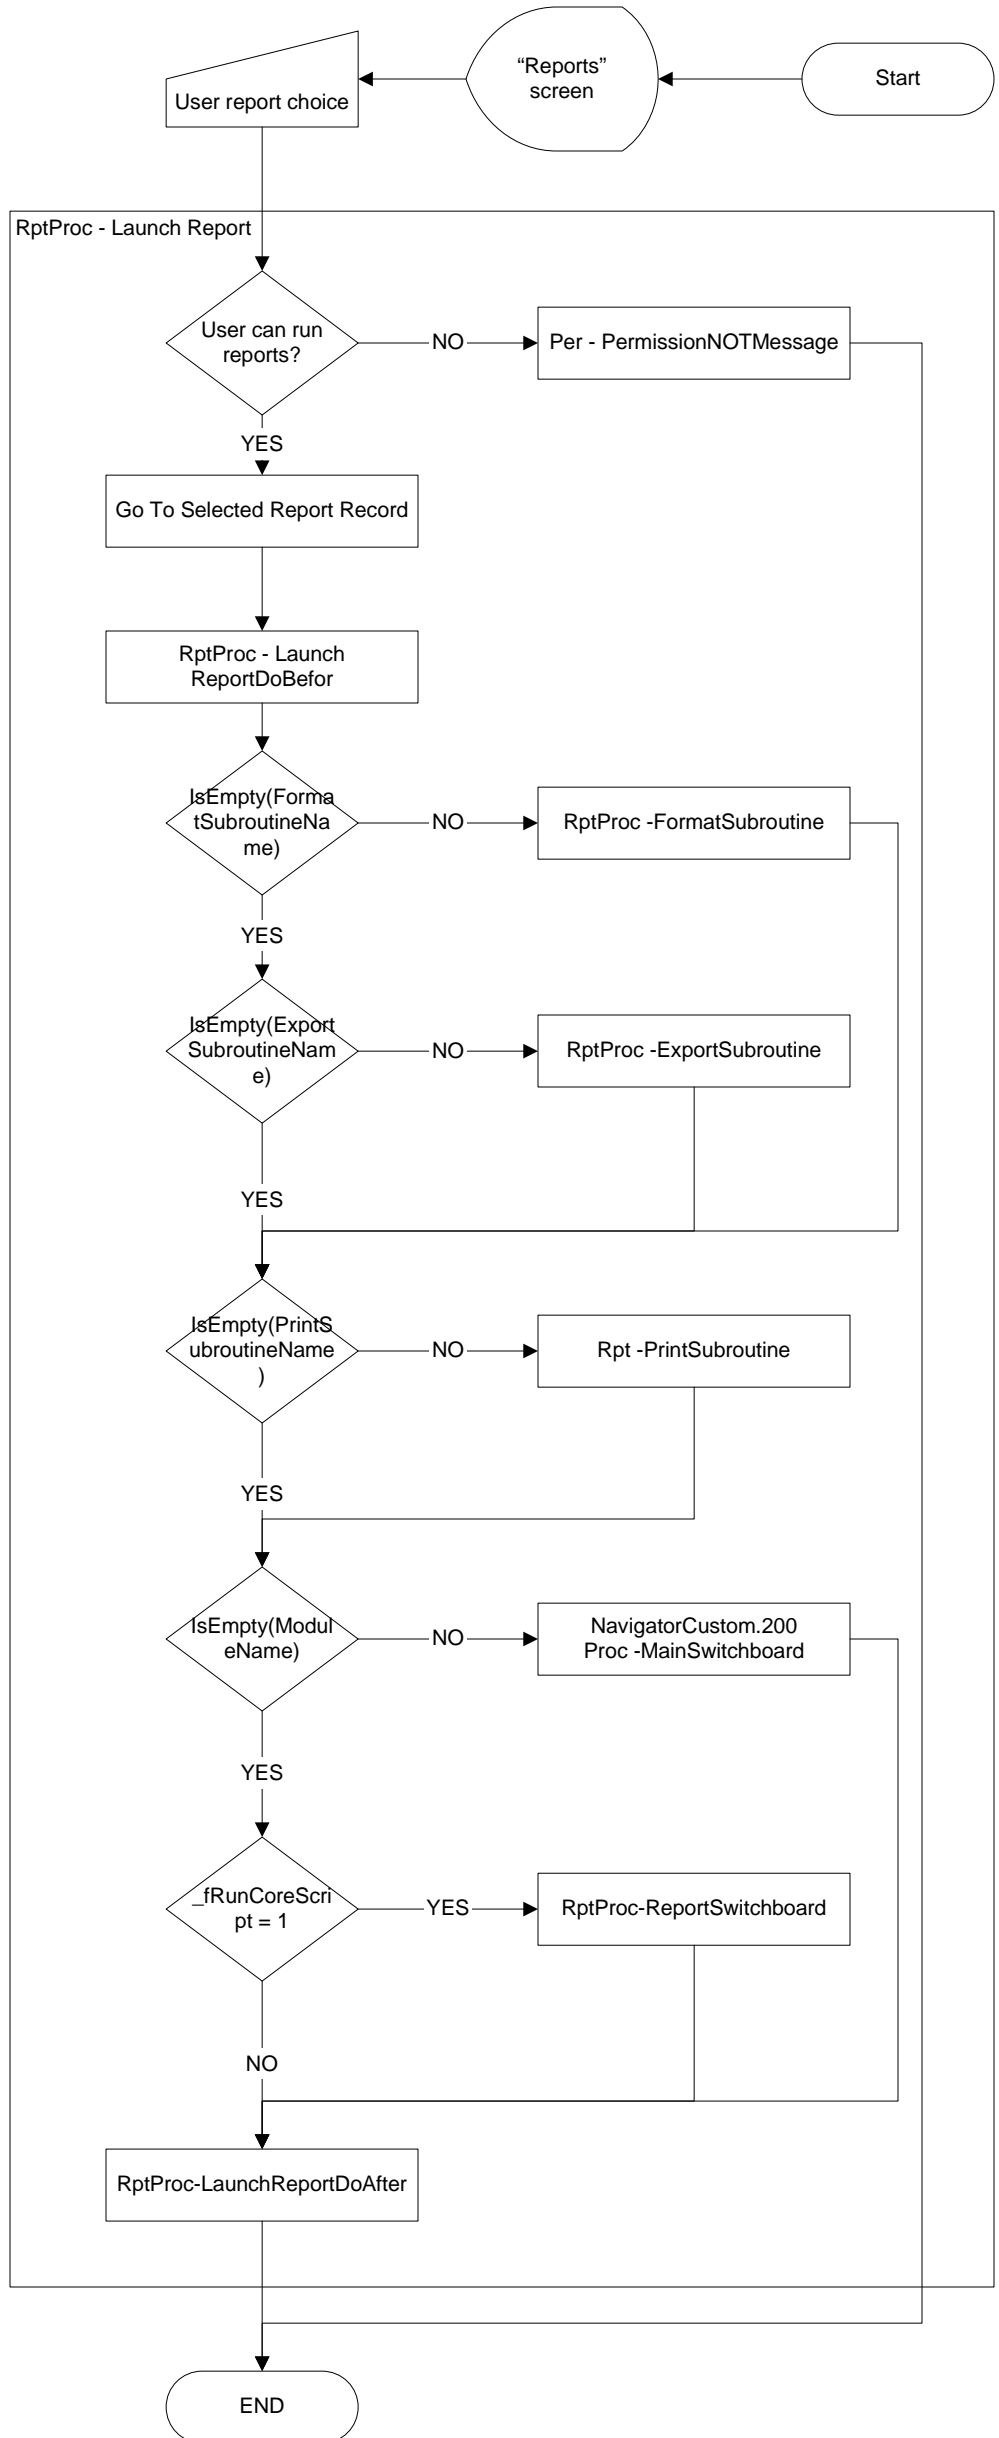

# Ebase V2.1 Script Flow - Report

Ebase V2.1 Script Flow: RptProc-LaunchReportDoBefore

# Ebase V2.1 Script Flow: RptProc-FormatSubroutine

# Ebase V2.1 Script Flow: RptProc-ExportSubroutine

# Ebase V2.1 Script Flow: RptProc-ReportSwitchboard