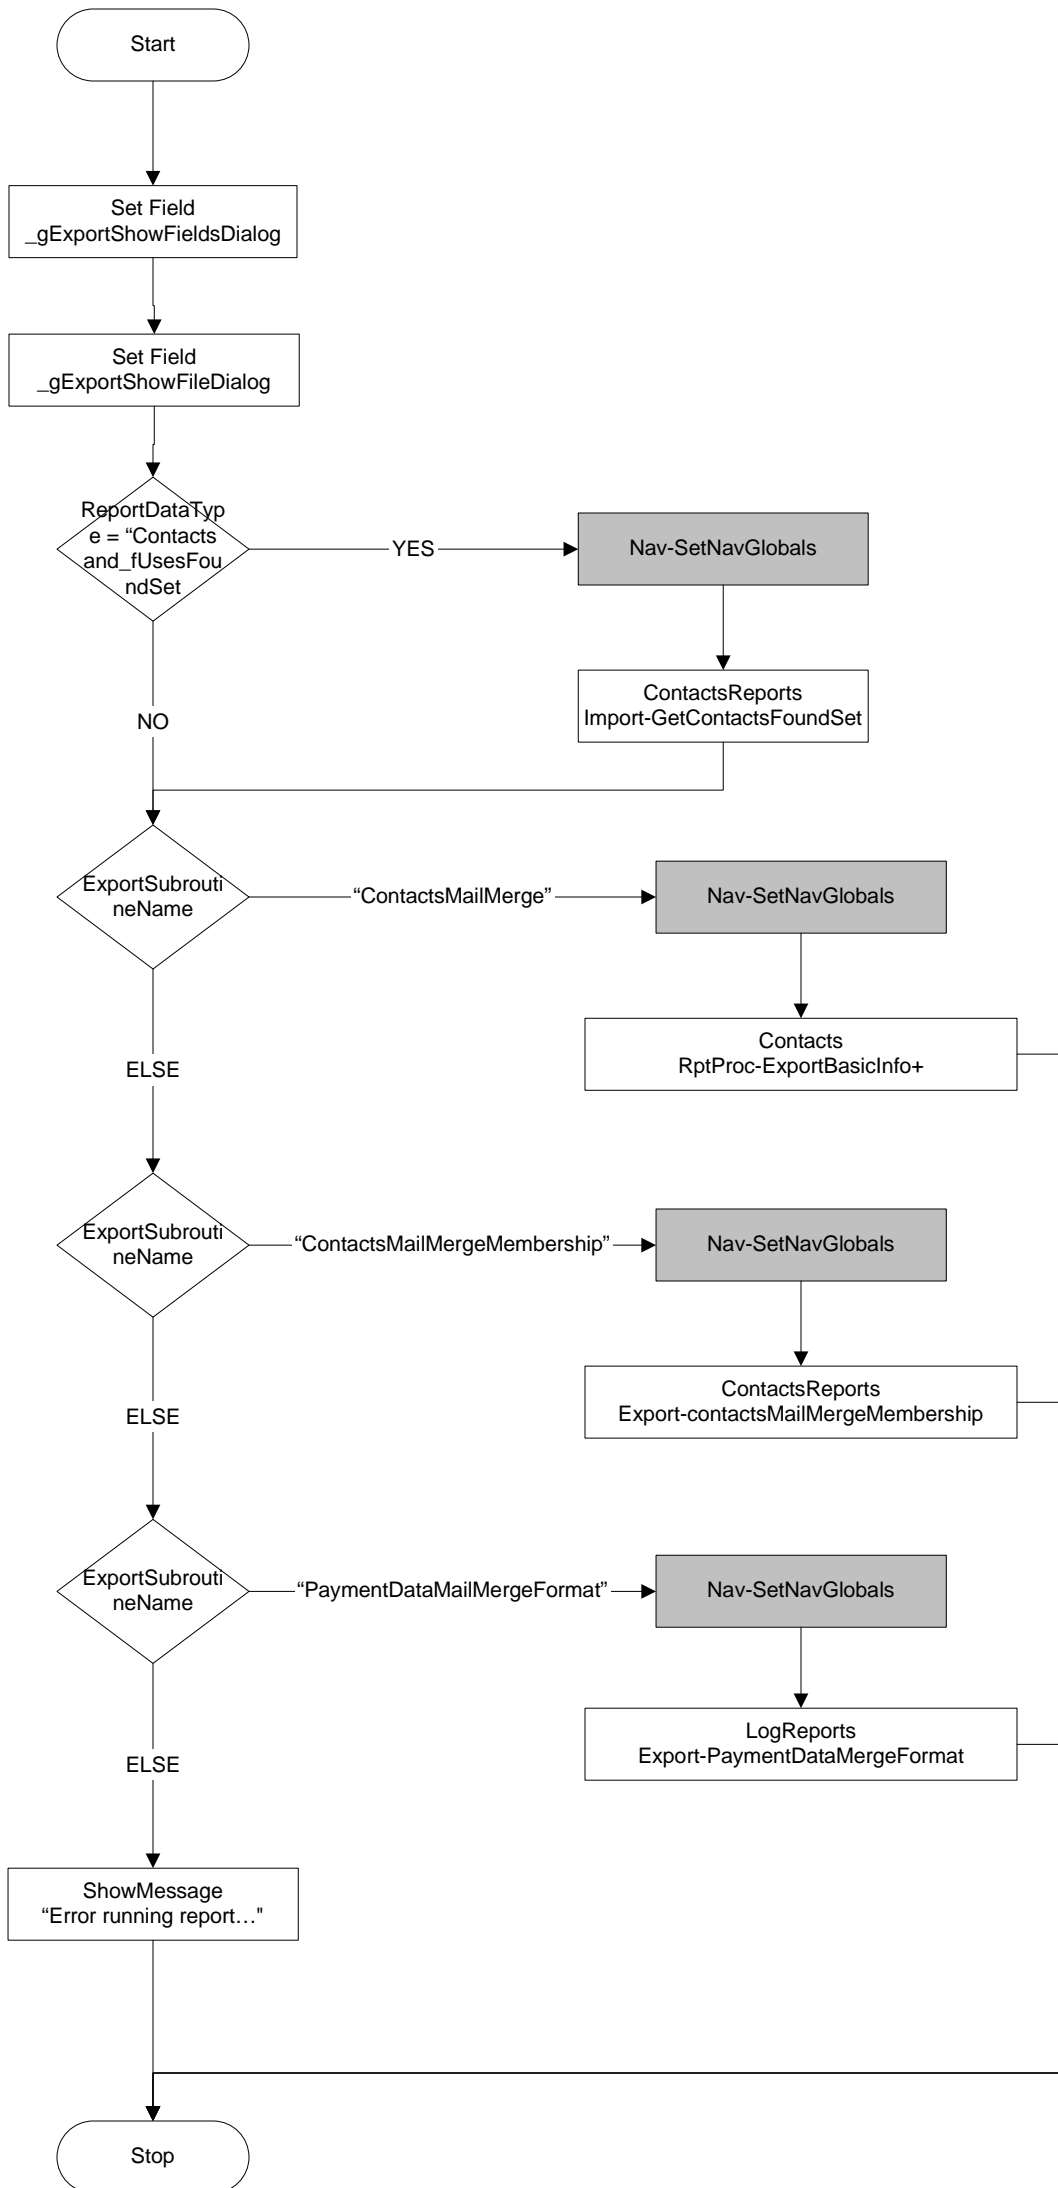

# Ebase V2.1 Script Flow - Report

Ebase V2.1 Script Flow: RptProc-LaunchReportDoBefore

# Ebase V2.1 Script Flow: RptProc-FormatSubroutine

# Ebase V2.1 Script Flow: RptProc-ExportSubroutine

# Ebase V2.1 Script Flow: RptProc-ReportSwitchboard