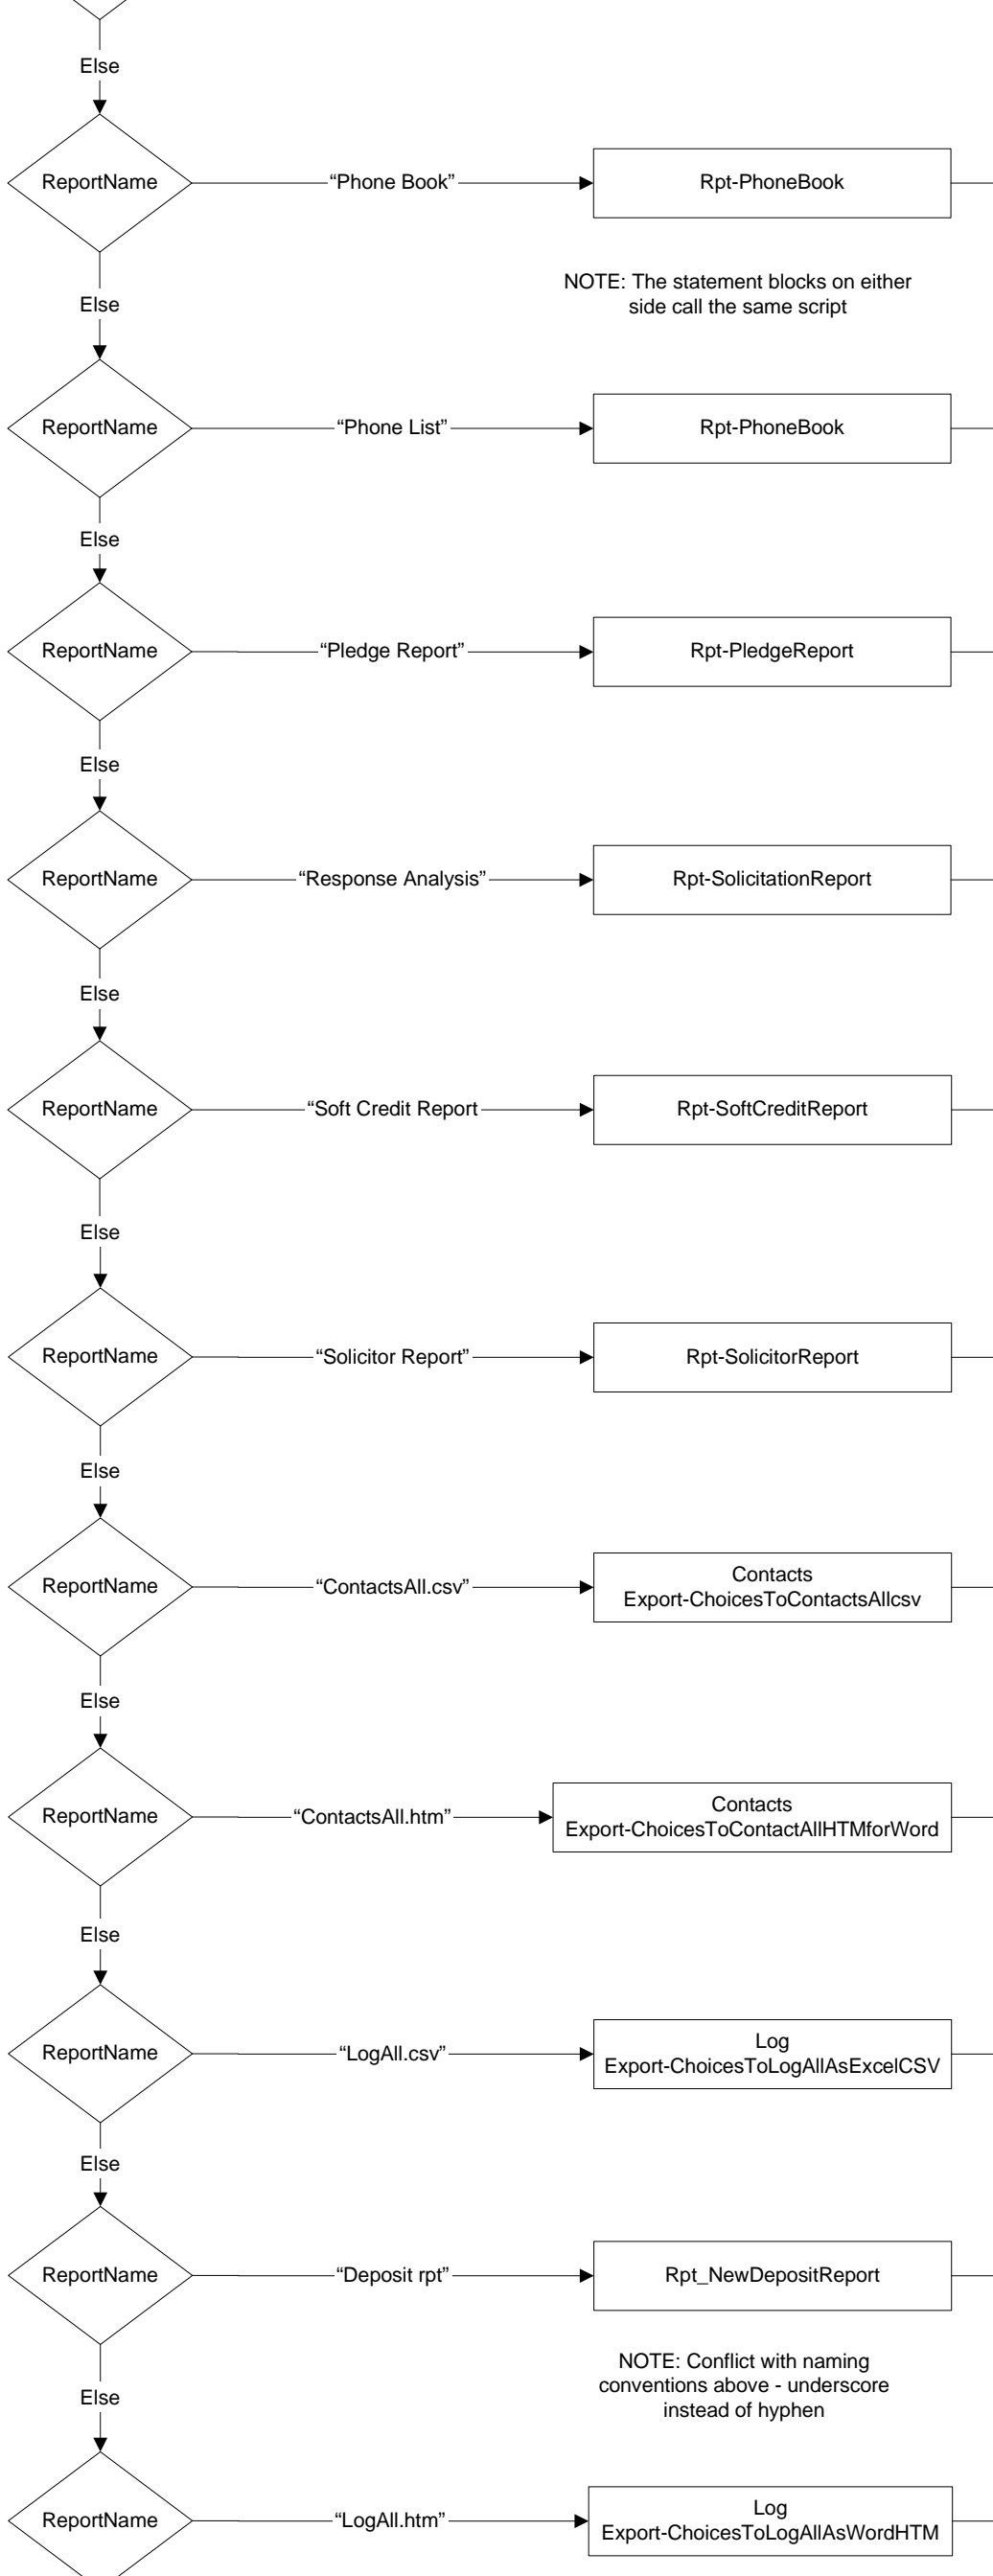

# Ebase V2.1 Script Flow - Report

Ebase V2.1 Script Flow: RptProc-LaunchReportDoBefore

# Ebase V2.1 Script Flow: RptProc-FormatSubroutine

# Ebase V2.1 Script Flow: RptProc-ExportSubroutine

# Ebase V2.1 Script Flow: RptProc-ReportSwitchboard