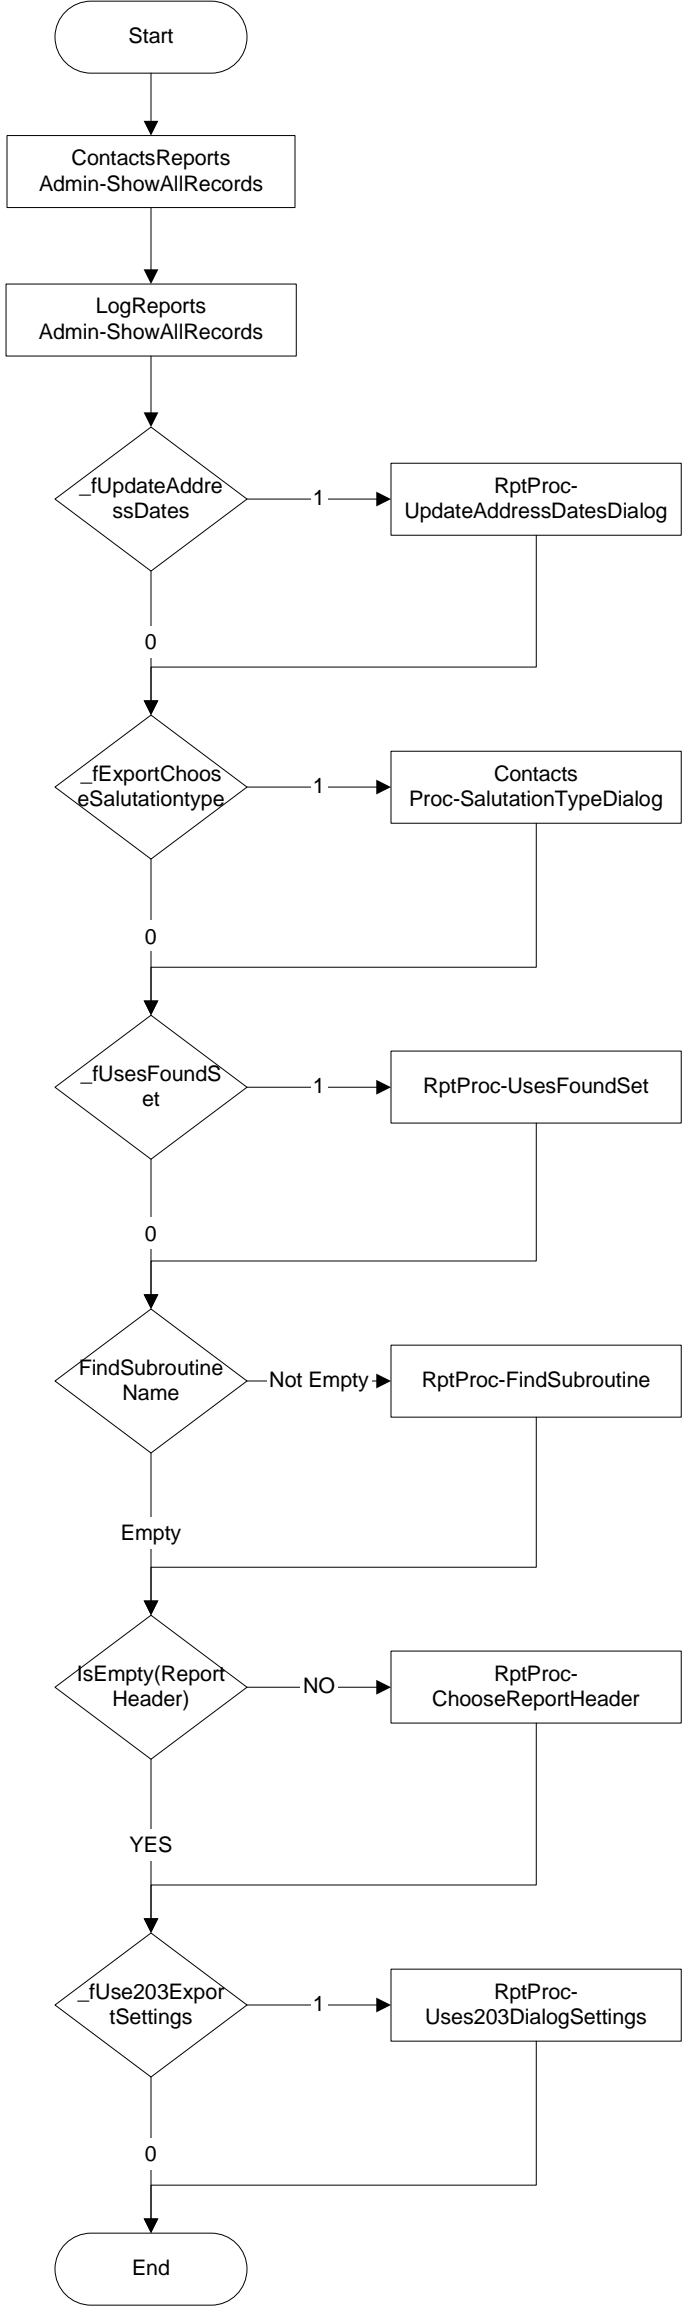

# Ebase V2.1 Script Flow - Report

Ebase V2.1 Script Flow: RptProc-LaunchReportDoBefore

# Ebase V2.1 Script Flow: RptProc-FormatSubroutine

# Ebase V2.1 Script Flow: RptProc-ExportSubroutine

# Ebase V2.1 Script Flow: RptProc-ReportSwitchboard